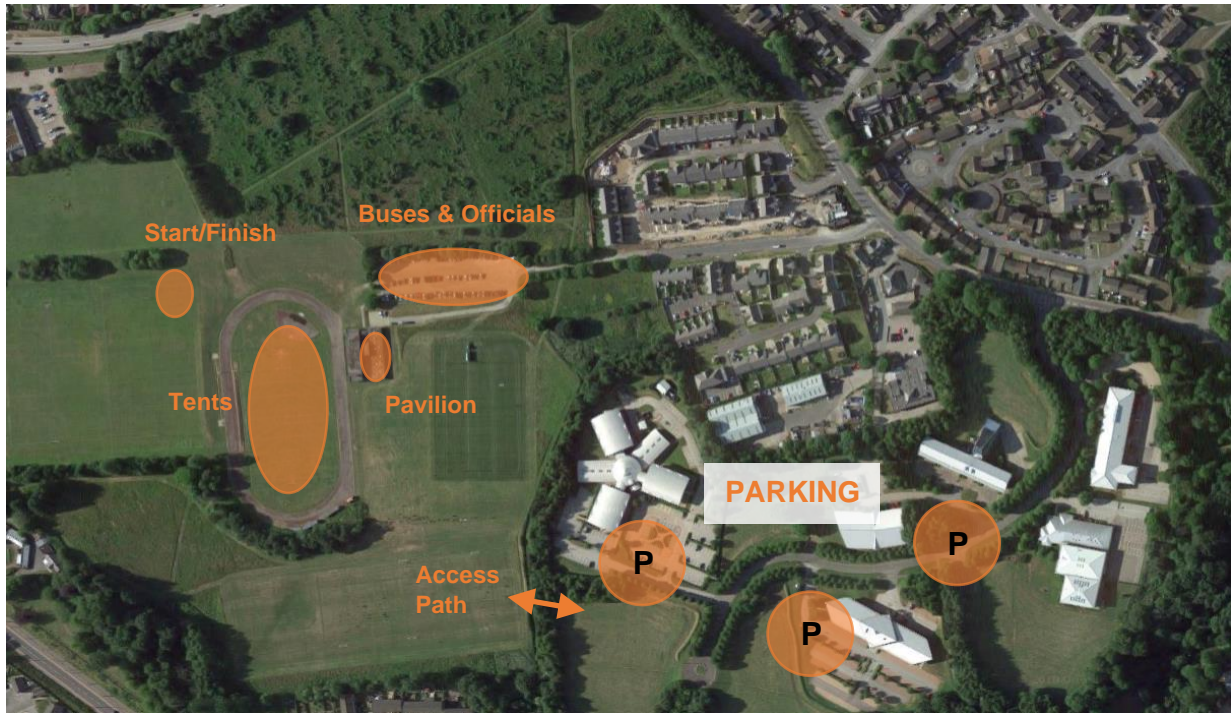

2023 Lindsays scottishathletics East District XC Championships

Balgownie Playing Fields, Aberdeen, AB22 8LX

Course Information

Declarations on site at Balgownie pavilion

Race	Route	Distance	Declarations	Start
U13 Girls	Start – [A-B-C-F-G-H-I-A] – Finish	3.1km	1100hrs	1130hrs
U13 Boys	Start – [A-B-C-F-G-H-I-A] – Finish	3.1km	1115hrs	1145hrs
U15 Girls	Start – [A-B-C-F-I-A] x 2 – Finish	4.0km	1130hrs	1200hrs
U15 Boys	Start – [A-B-C-F-I-A] x 2 – Finish	4.0km	1150hrs	1220hrs
U17 Men	Start – [A-B-C-F-G-H-I-A] x 2 – Finish	5.5km	1210hrs	1240hrs
U17 Women	Start – [A-B-C-F-G-H-I-A] x 2 – Finish	5.5km	1215hrs	1245hrs
U20 Men	Start – [A-B-C-D-E-C-F-G-H-I-A] x 2 – Finish	6.3km	1235hrs	1305hrs
U20 Women	Start – [A-B-C-D-E-C-F-G-H-I-A] x 2 – Finish	6.3km	1240hrs	1310hrs
Sen & Masters Women	Start – [A-B-C-D-E-C-F-I-A] + [A-B-C-D-E-C-F-G-H-I-A] x 2 – Finish	8.6km	1305hrs	1335hrs
Sen & Masters Men	Start – [A-B-C-D-E-C-F-I-A] + [A-B-C-D-E-C-F-G-H-I-A] x 2 – Finish	8.6km	1350hrs	1420hrs

2023 Lindsays scottishathletics East District XC Championships

Balgownie Playing Fields, Aberdeen, AB22 8LX

General Information

Parking

- Parking on site at pavilion is prioritised for officials and team buses
- Additional parking available at Aberdeen Innovation Park (AB22 8GT) - playing fields accessible from dedicated path
- All accessible via Balgownie Road

Toilets and Facilities

- Toilets, showering and changing facilities available all day within Balgownie pavilion
- Food available for purchase at Balgownie Pavilion